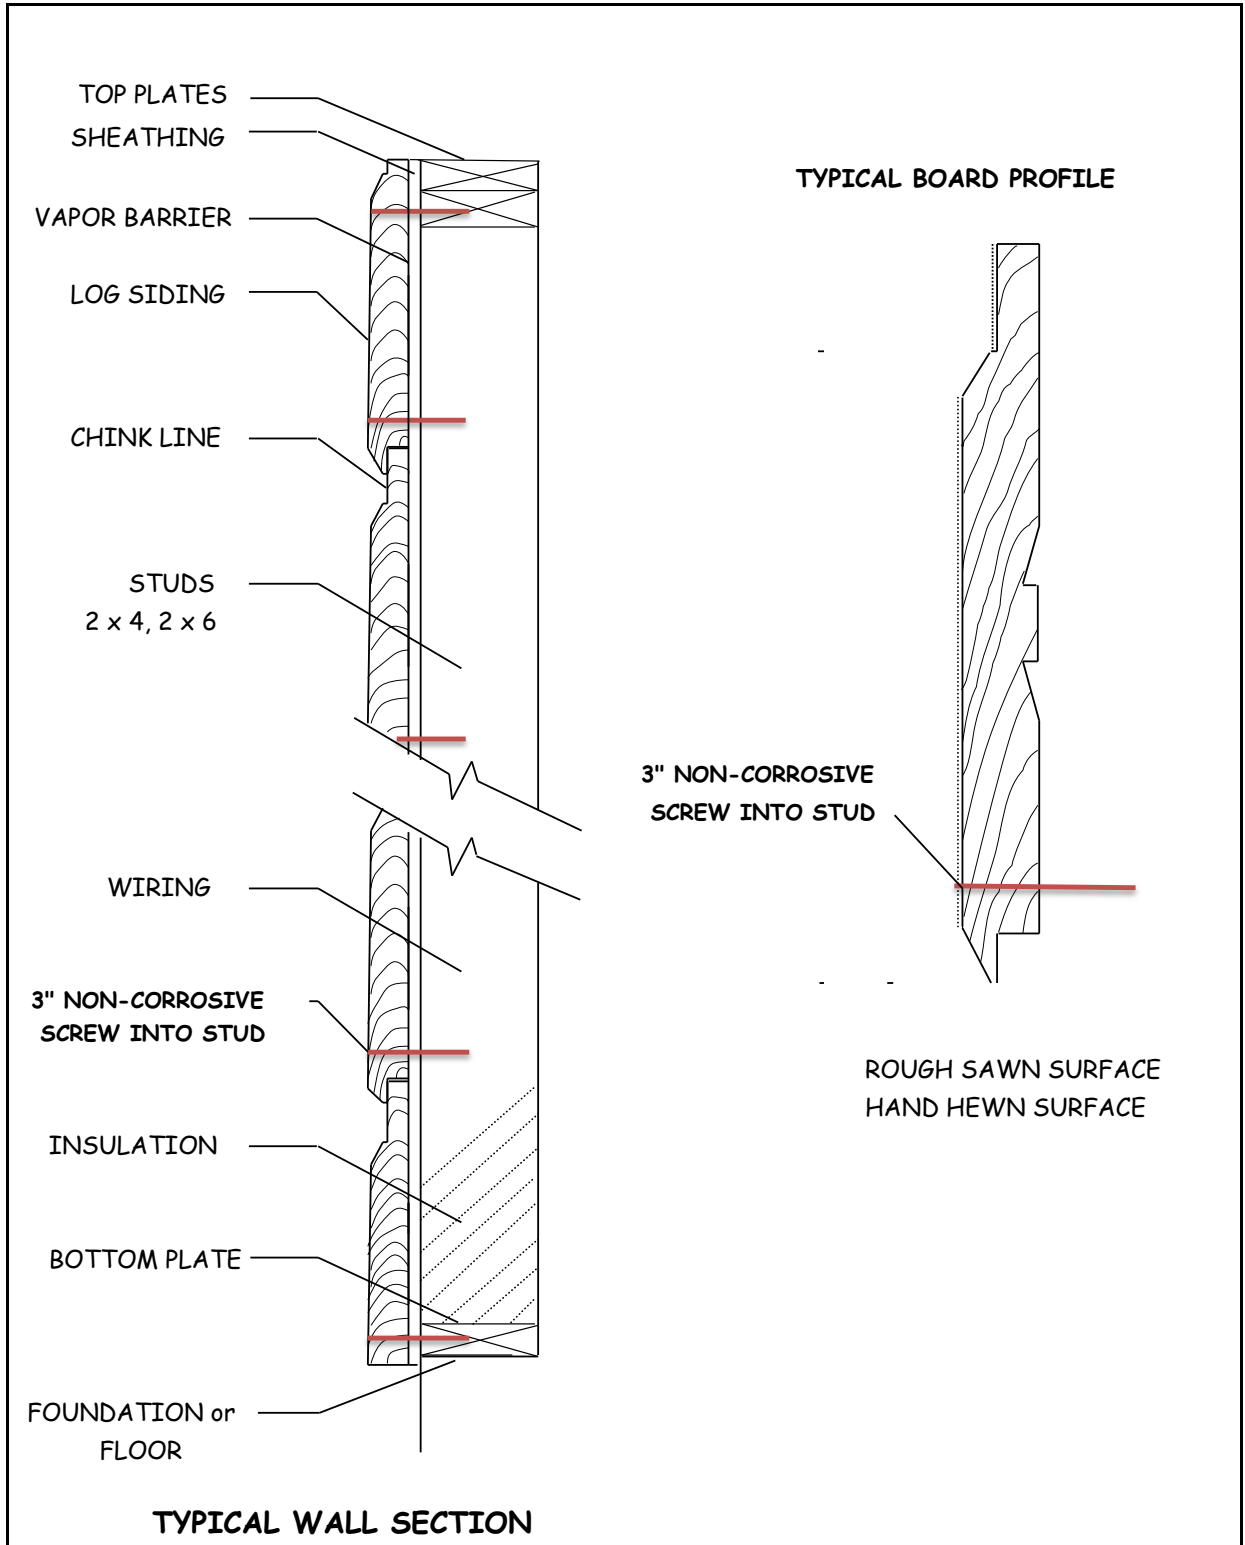

WEATHER-TITE LOG SIDING PRODUCTS, INC.

ROUGH CIRCLE SAWN or HAND HEWN

JAN 2015

**PO BOX 813 MEAD WA 99021
BUS 509-233-9800 MOB 509-991-0764**