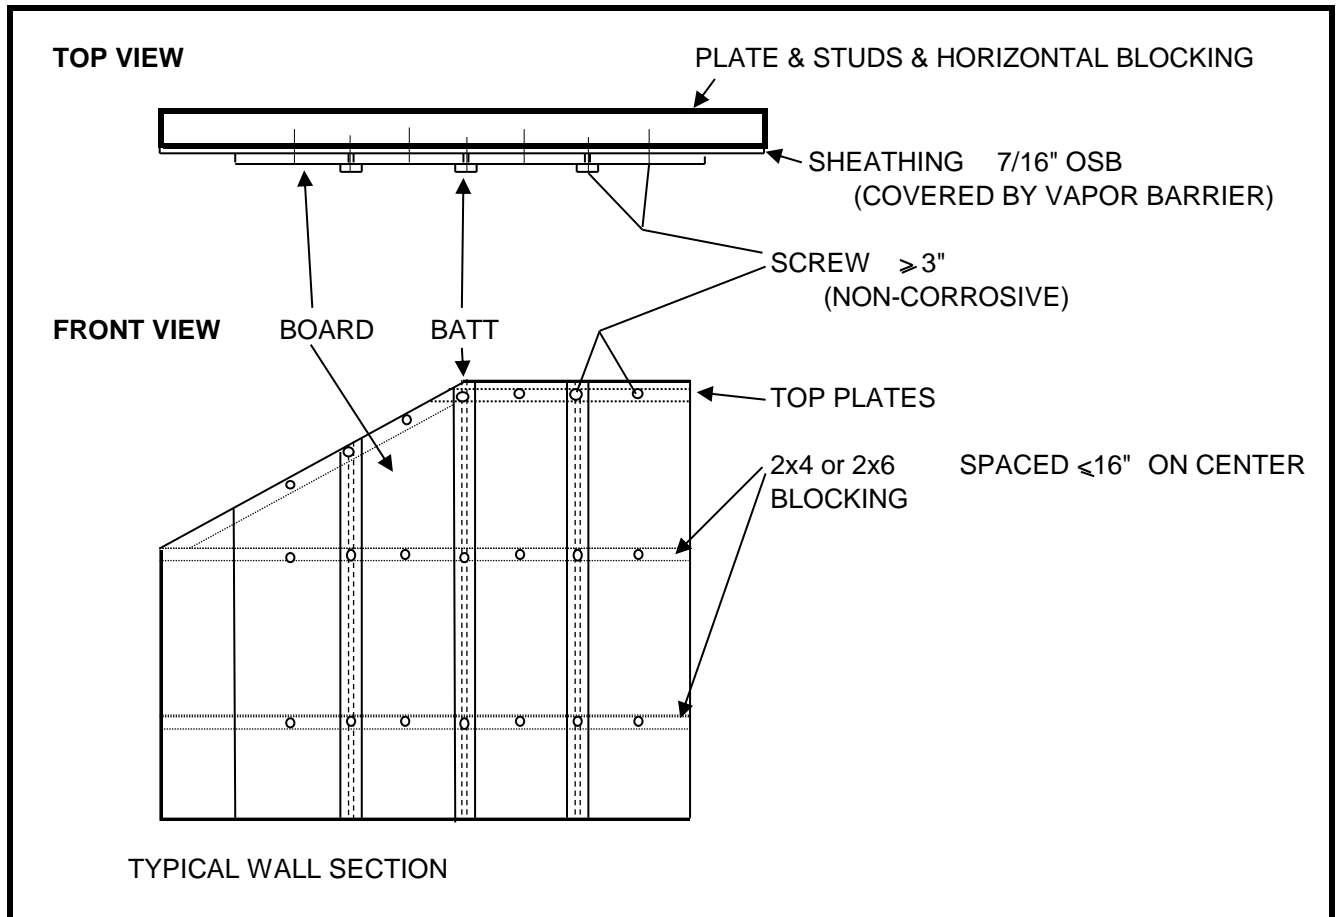

WEATHER-TITE LOG SIDING PRODUCTS, INC.

JUL 2015

BOARD & BATT

TYPICAL BOARD DIMENSIONS: 1" x 8", 1" x 10", 1" x 12"

TYPICAL BATTEN DIMENSIONS: 1 1/4" x 3", 1 1/4" x 4", 1 x 3 or 1 x 4

Also a Wane Edged Batt can be used with varying width and thickness